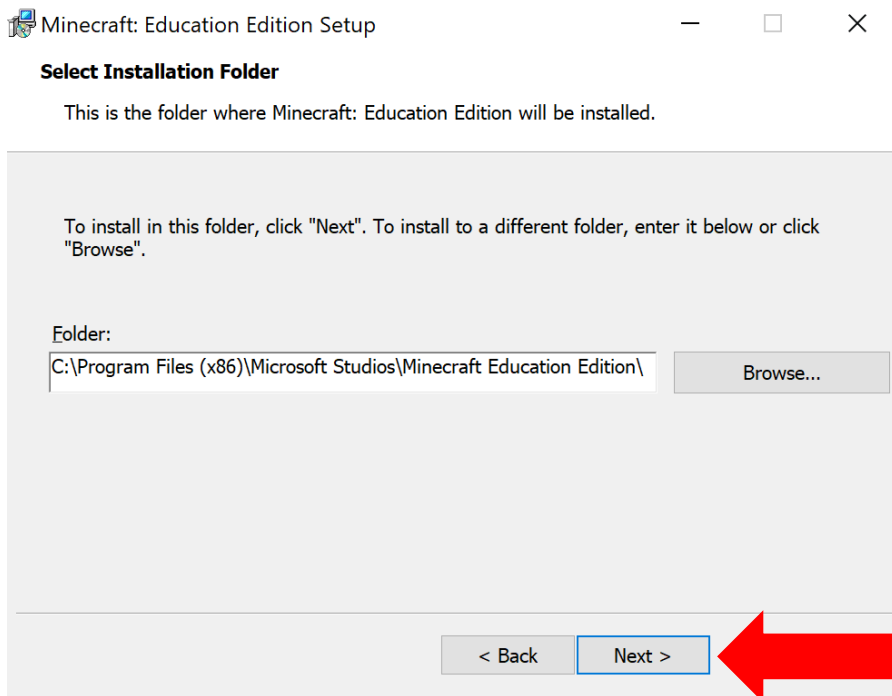

Step 7: Click Next to install the program to the default location provided.