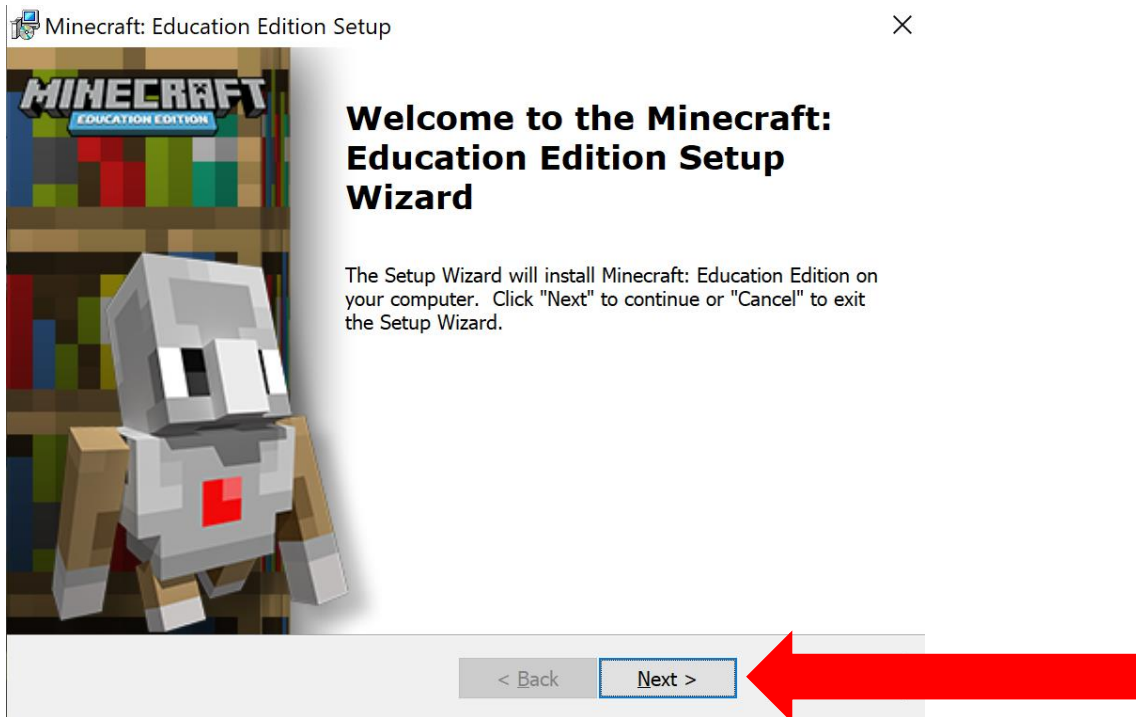

Step 4: Click Next to start the install.