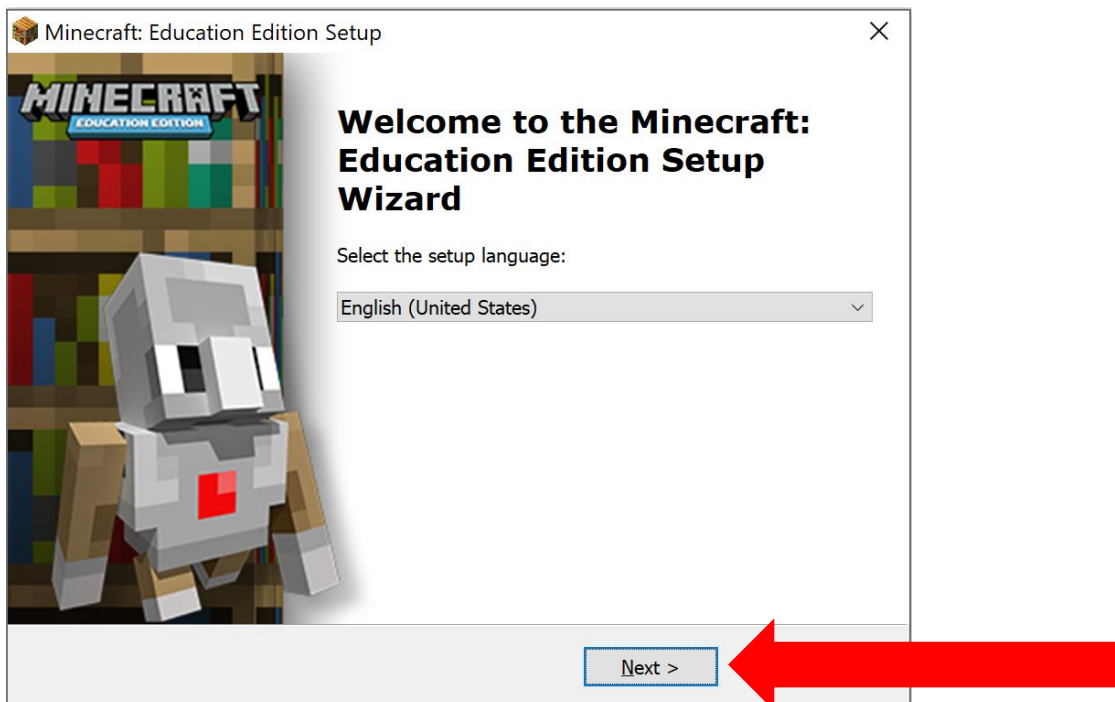

Step 5: English is selected by default. To change select the drop down or click Next to continue with English.