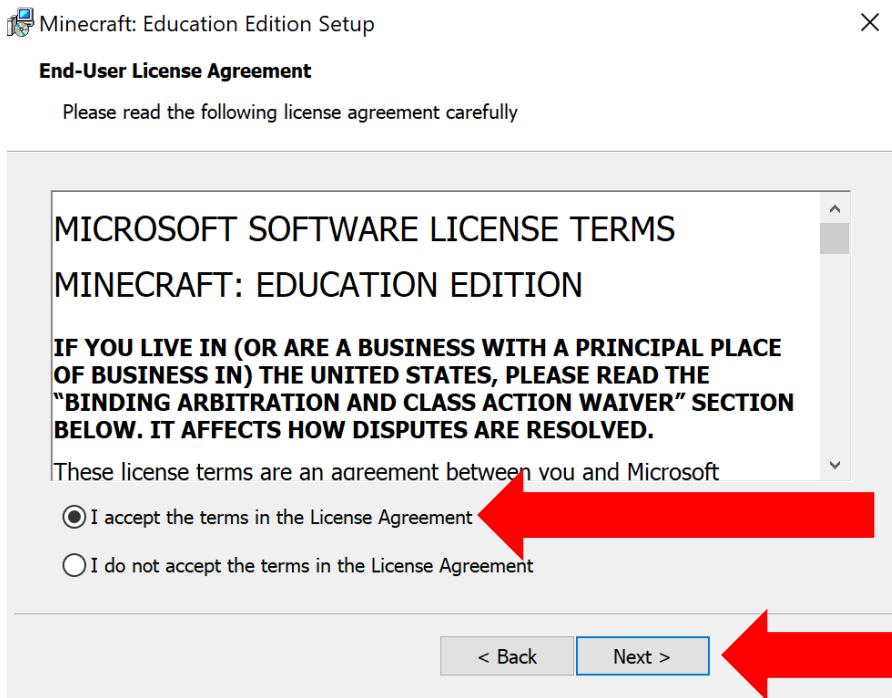

Download for Apple
MAC IPAD

Step 3: When download is complete open the download to start the install.

MinecraftEducatio...exe

- Open
- Always open files of this type
- Show in folder
- Cancel

Step 4: Click Next to start the install.

Step 5: English is selected by default. To change select the drop down or click Next to continue with English.

Step 6: Click on I accept the terms and then click Next.

Step 7: Click Next to install the program to the default location provided.